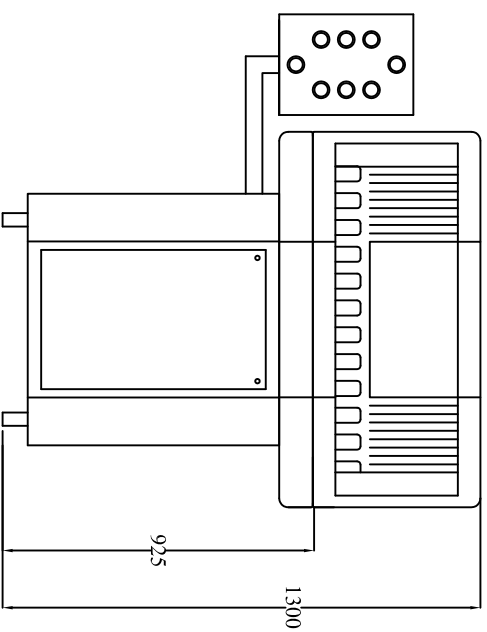

ROTARY BOTTLE WASHING MACHINE, MODEL: HRBW-100

HARSIDH ENGINEERING CO.

AHMEDABAD - INDIA

MODEL: ROTARY BOTTLE WASHING MACHINE MODEL: HRBW-100

SPEED: 60 TO 100 CONTAINERS PER MINUTE DEPENDING UPON CONTAINER SIZE

1. ALL DIMENSIONS ARE IN MM
2. WE DESERVE RIGHT TO CHANGE SPECIFICATION
3. DETAILS SHOWN HERE IS FOR INFORMATION PURPOSE ONLY