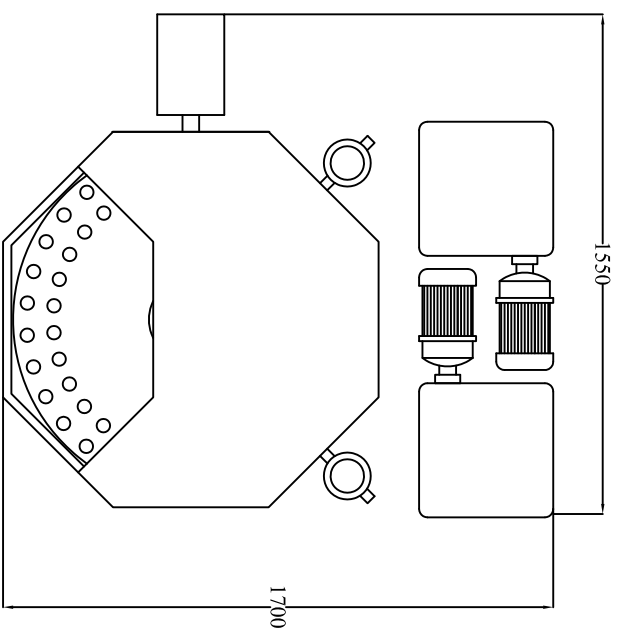

ROTARY BOTTLE WASHING MACHINE, MODEL: HRBW-100

HARSIDH ENGINEERING CO.

AHMEDABAD - INDIA

MODEL: ROTARY BOTTLE WASHING MACHINE MODEL: HRBW-100

SPEED: 60 TO 100 CONTAINERS PER MINUTE DEPENDING UPON CONTAINER SIZE

1. ALL DIMENSIONS ARE IN MM
2. WE DESERVE RIGHT TO CHANGE SPECIFICATION
3. DETAILS SHOWN HERE IS FOR INFORMATION PURPOSE ONLY