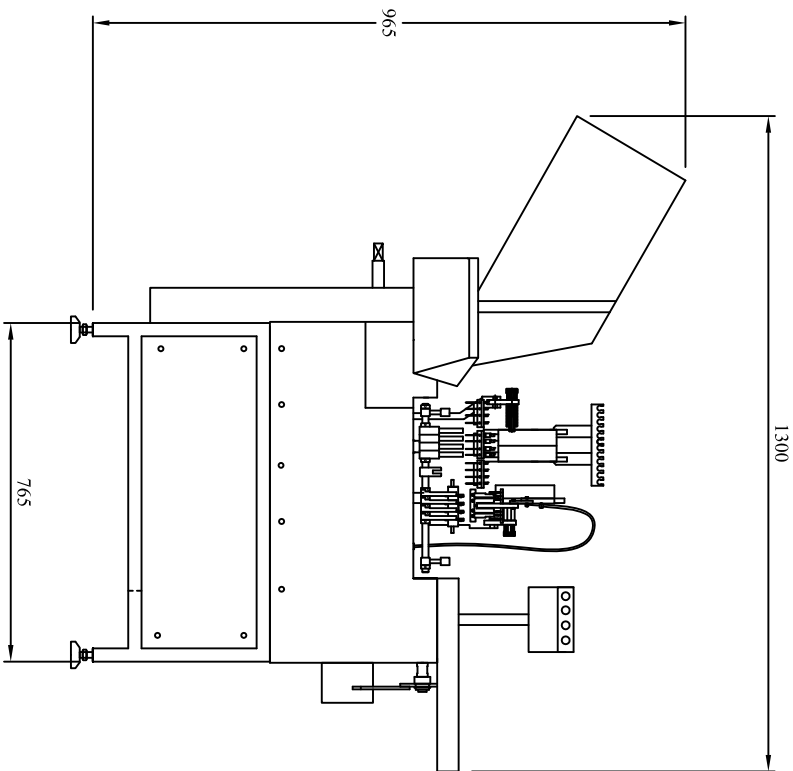

AUTOMATIC FOUR HEAD AMPOULE FILLING & SEALING MACHINE. MODEL :HFS-120

HARSIDDH ENGINEERING CO.

AHMEDABAD - INDIA

MODEL : AUTOMATIC AMPOULE FILLING & SEALING MACHINE MODEL: HFS 120

SPEED: 60 TO 120 AMPOULES PER MINUTE DEPENDING UPON CONTAINER SIZE & FILL VOLUME

1. ALL DIMENSIONS ARE IN MM

2. WE DESERVE RIGHT TO CHANGE SPECIFICATION

3. DETAILS SHOWN HERE IS FOR INFORMATION PURPOSE ONLY