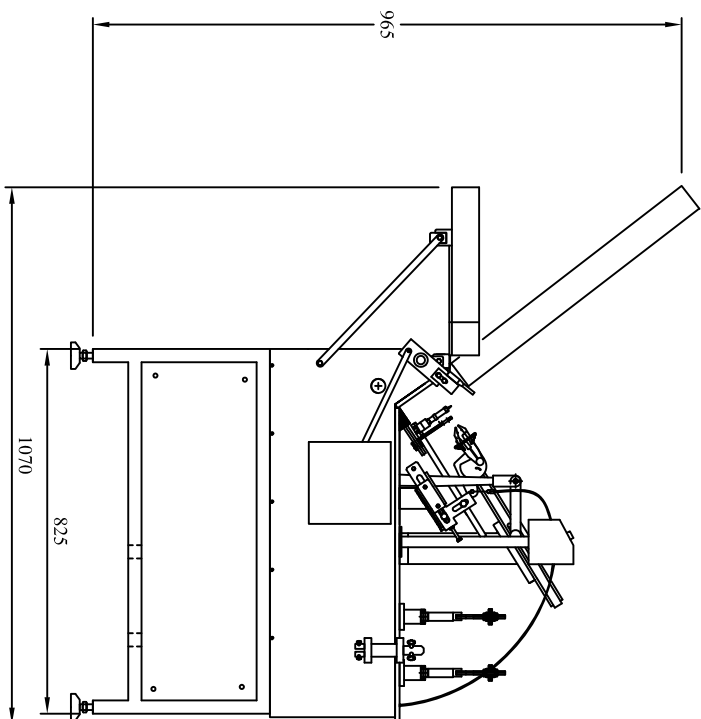

AUTOMATIC FOUR HEAD AMPOULE FILLING & SEALING MACHINE. MODEL :HFS-120

HARSIDDH ENGINEERING CO.

AHMEDABAD - INDIA

MODEL : AUTOMATIC AMPOULE FILLING & SEALING MACHINE MODEL: HFS 120

SPEED: 60 TO 120 AMPOULES PER MINUTE DEPENDING UPON CONTAINER SIZE & FILL VOLUME

1. ALL DIMENSIONS ARE IN MM

2. WE DESERVE RIGHT TO CHANGE SPECIFICATION

3. DETAILS SHOWN HERE IS FOR INFORMATION PURPOSE ONLY