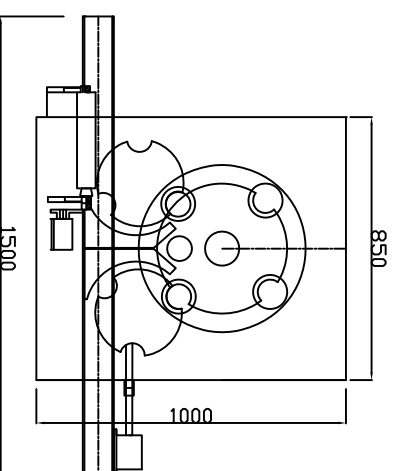

AUTOMATIC FOUR HEAD BOTTLE ROPP / SCREW CAPPING MACHINE MODEL: HCS 120R

HARSIDDH ENGINEERING CO.

AHMEDABAD - INDIA

MODEL: AUTOMATIC FOUR HEAD BOTTLE ROPP / SCREW CAPPING MACHINE MODEL:HCS-120R

SPEED: 60 TO 100 CONTAINERS PER MINUTE DEPENDING UPON CONTAINER SIZE & CAP SIZE

1. ALL DIMENSIONS ARE IN MM
2. WE DESERVE RIGHT TO CHANGE SPECIFICATION
3. DETAILS SHOWN HERE IS FOR INFORMATION PURPOSE ONLY