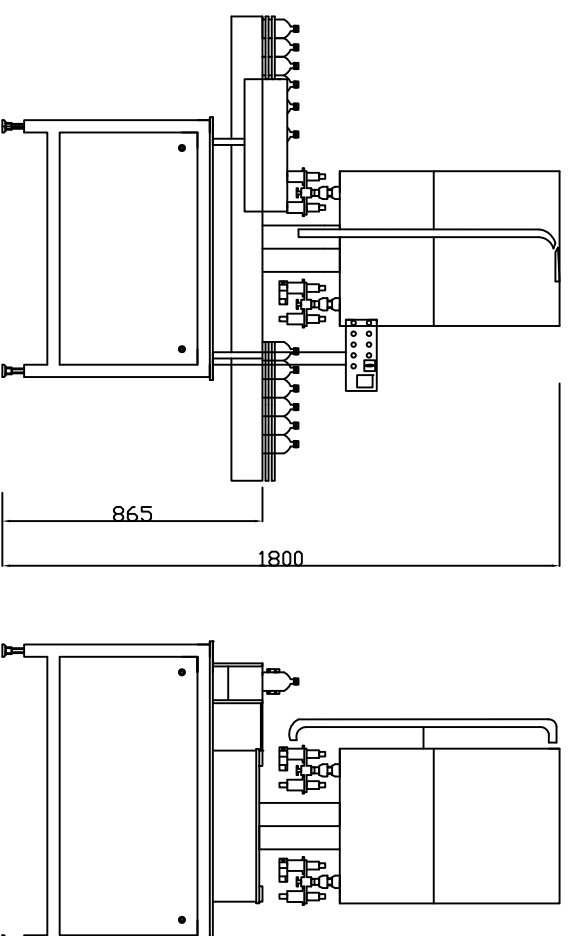

AUTOMATIC FOUR HEAD BOTTLE ROPP / SCREW CAPPING MACHINE MODEL: HCS 120R

HARSIDDH ENGINEERING CO.

AHMEDABAD - INDIA

MODEL: AUTOMATIC FOUR HEAD BOTTLE ROPP / SCREW CAPPING MACHINE MODEL:HCS-120R

SPEED: 60 TO 100 CONTAINERS PER MINUTE DEPENDING UPON CONTAINER SIZE & CAP SIZE

1. ALL DIMENSIONS ARE IN MM
2. WE DESERVE RIGHT TO CHANGE SPECIFICATION
3. DETAILS SHOWN HERE IS FOR INFORMATION PURPOSE ONLY