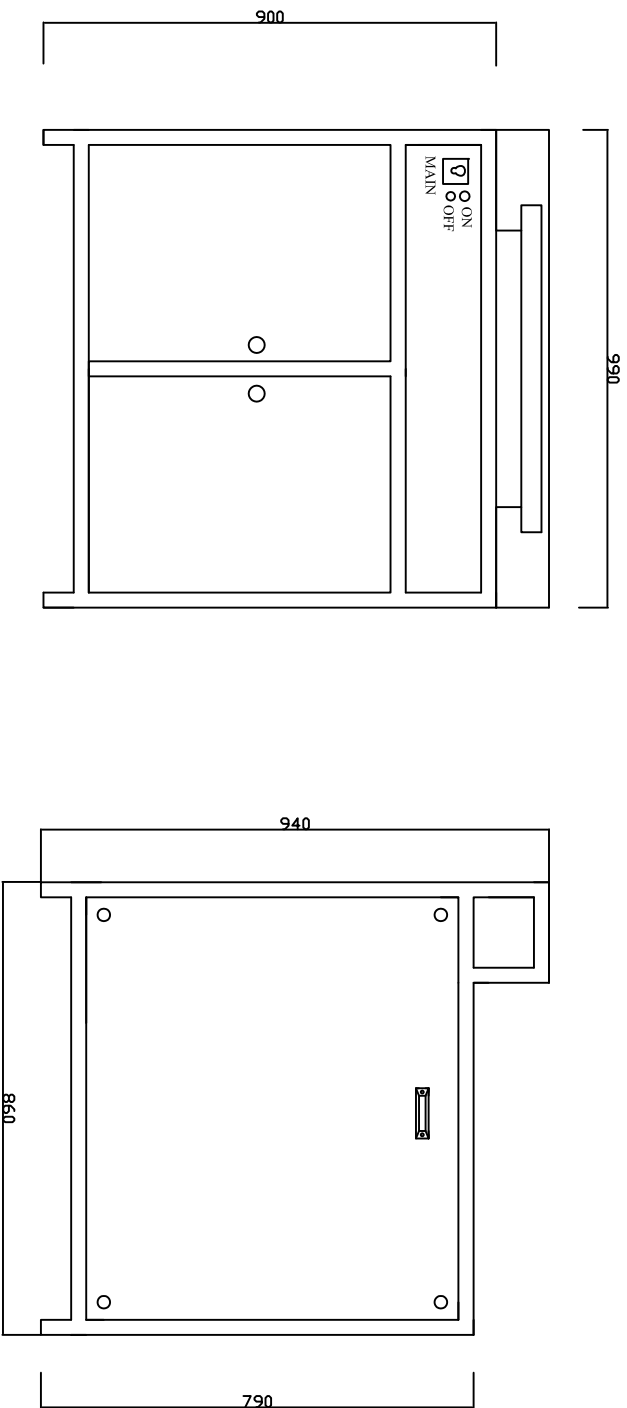

MULTIJET AMPOULE & VIAL WASHING MACHINE, MODEL : HAVW-340

HARSIDDH ENGINEERING CO.

AHMEDABAD - INDIA

MODEL: MULTI JET AMPOULE & VIAL WASHING MACHINE MODEL:HAVW-340

SPEED: 25 TO 170 CONTAINERS PER MINUTE DEPENDING UPON CONTAINER SIZE & OPERATOR'S EFFICIENCY

1. ALL DIMENSIONS ARE IN MM
2. WE DESERVE RIGHT TO CHANGE SPECIFICATION
3. DETAILS SHOWN HERE IS FOR INFORMATION PURPOSE ONLY