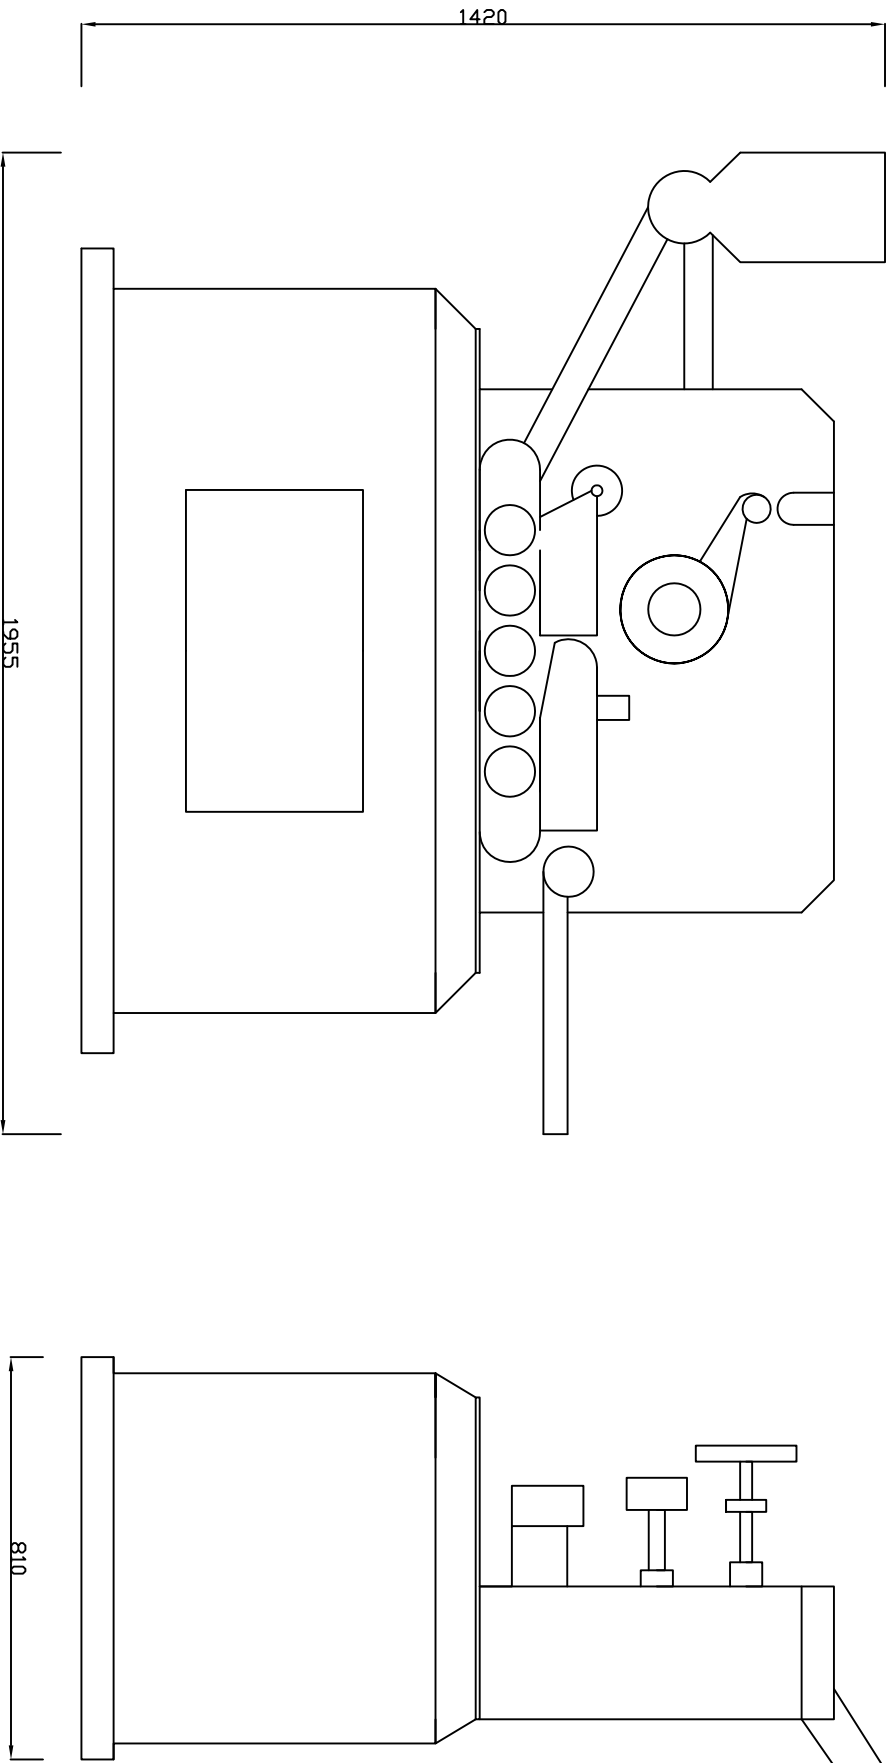

AUTOMATIC HORIZONTAL AMPOULE & VIAL WET GLUE LABELING MACHINE, MODEL: HAVL-100

HARSIDH ENGINEERING CO.

AHMEDABAD - INDIA

MODEL: AUTOMATIC HORIZONTAL AMPOULE & VIAL WET GLUE LABELING MACHINE MODEL:HAVL-100

SPEED: 60 TO 100 CONTAINERS PER MINUTE DEPENDING UPON CONTAINER SIZE

1. ALL DIMENSIONS ARE IN MM
2. WE DESERVE RIGHT TO CHANGE SPECIFICATION
3. DETAILS SHOWN HERE IS FOR INFORMATION PURPOSE ONLY