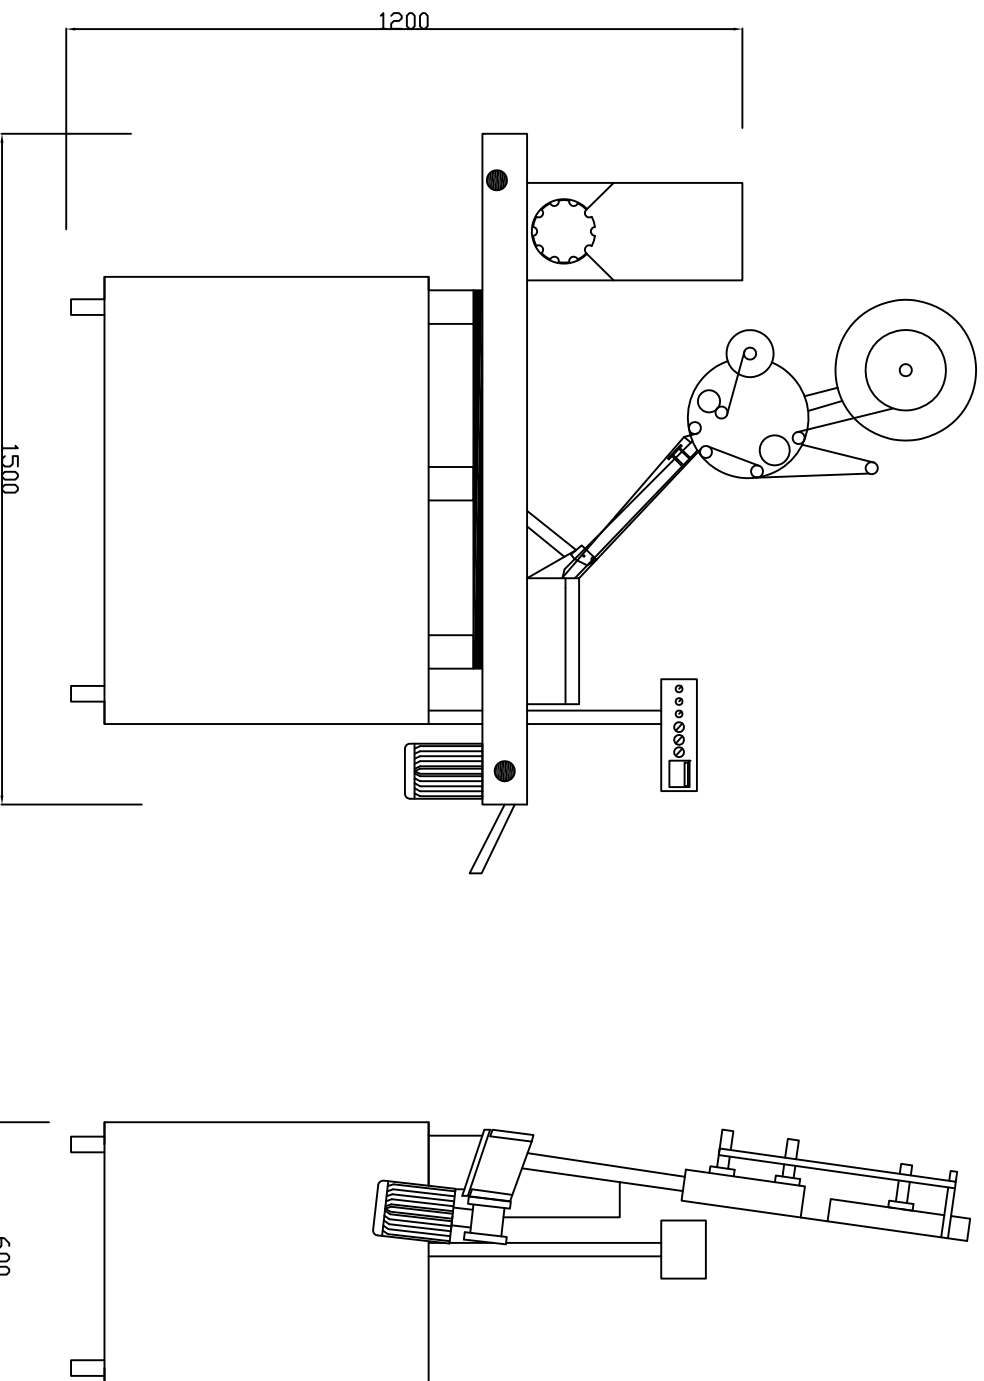

AUTOMATIC SELF ADHESIVE AMPOULE STICKER LABELING MACHINE, MODEL: HASL-150

HARSIDDH ENGINEERING CO.

AHMEDABAD - INDIA

MODEL: AUTOMATIC SELF ADHESIVE AMPOULE STICKER LABELING MACHINE MODEL:HASL-150

SPEED: 100 TO 150 CONTAINERS PER MINUTE DEPENDING UPON CONTAINER & LABEL SIZE

1. ALL DIMENSIONS ARE IN MM
2. WE DESERVE RIGHT TO CHANGE SPECIFICATION
3. DETAILS SHOWN HERE IS FOR INFORMATION PURPOSE ONLY